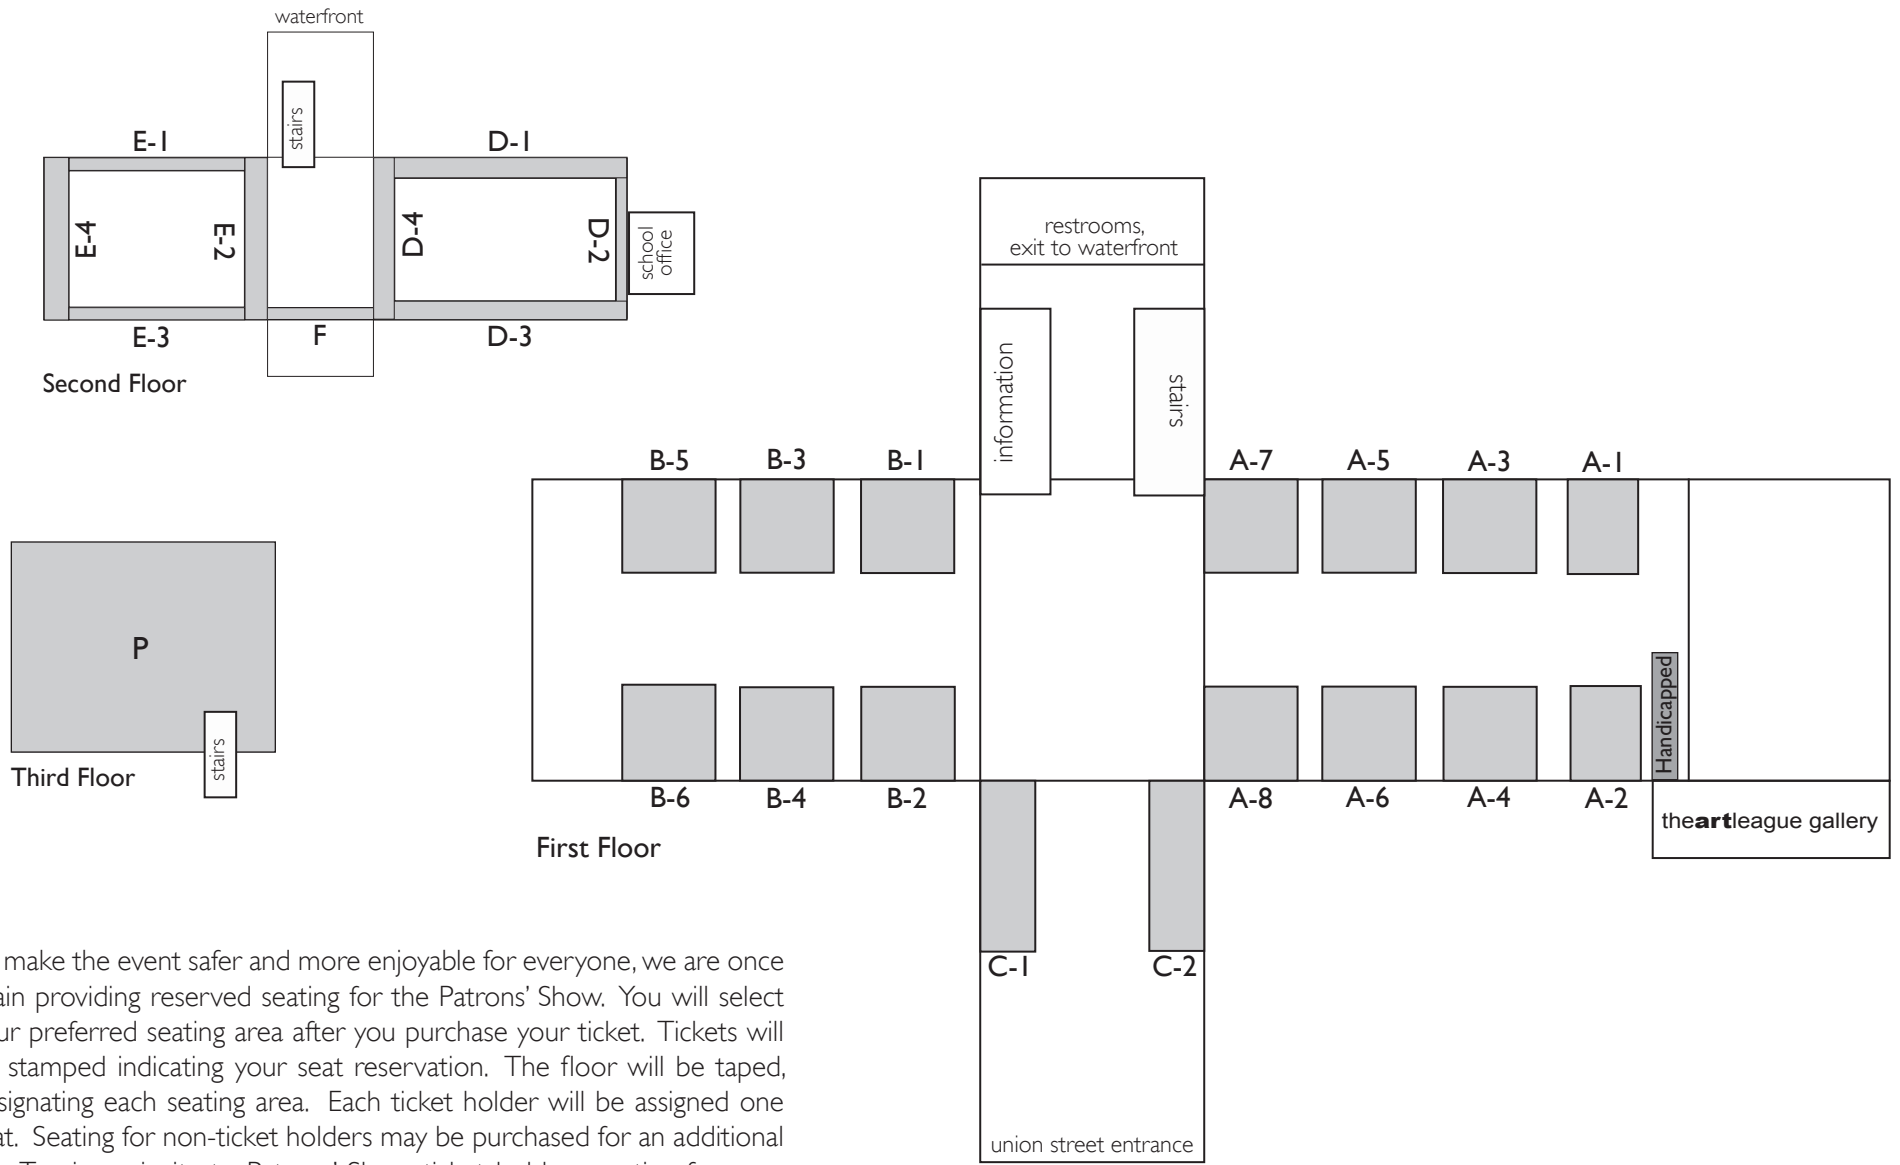

theartleague Patrons' Show Seating Chart

To make the event safer and more enjoyable for everyone, we are once again providing reserved seating for the Patrons' Show. You will select your preferred seating area after you purchase your ticket. Tickets will be stamped indicating your seat reservation. The floor will be taped, designating each seating area. Each ticket holder will be assigned one seat. Seating for non-ticket holders may be purchased for an additional \$5. To give priority to Patrons' Show ticket holders, seating for non-ticket holders is limited to one additional seat per ticket, available on a first come first serve basis.